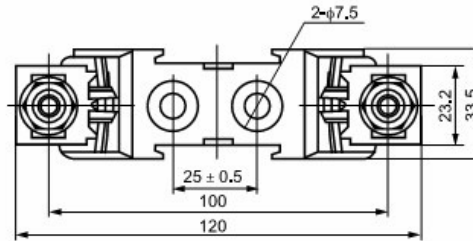

Parameter Feature Outline Curve

Table 11 (cont.)

Cat. No.	Models	Fuse link Size	Rated insulation voltage(V)	Conventional free air thermal current(A)	Dimensions (mm) Fig.	Weight (g)
1107	NH00	000 00	690	160	See Figure 11.5	