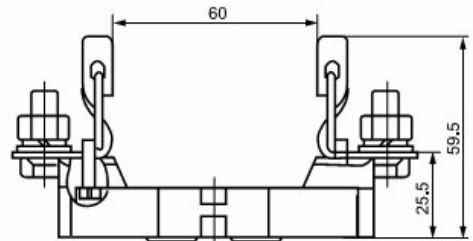

Parameter Feature Outline Curve

Table 11 (cont.)

Cat. No.	Models	Fuse link Size	Rated insulation voltage(V)	Conventional free air thermal current(A)	Dimensions (mm) Fig.	Weight (g)
1107	NH00	000 00	690	160	See Figure 11.5	